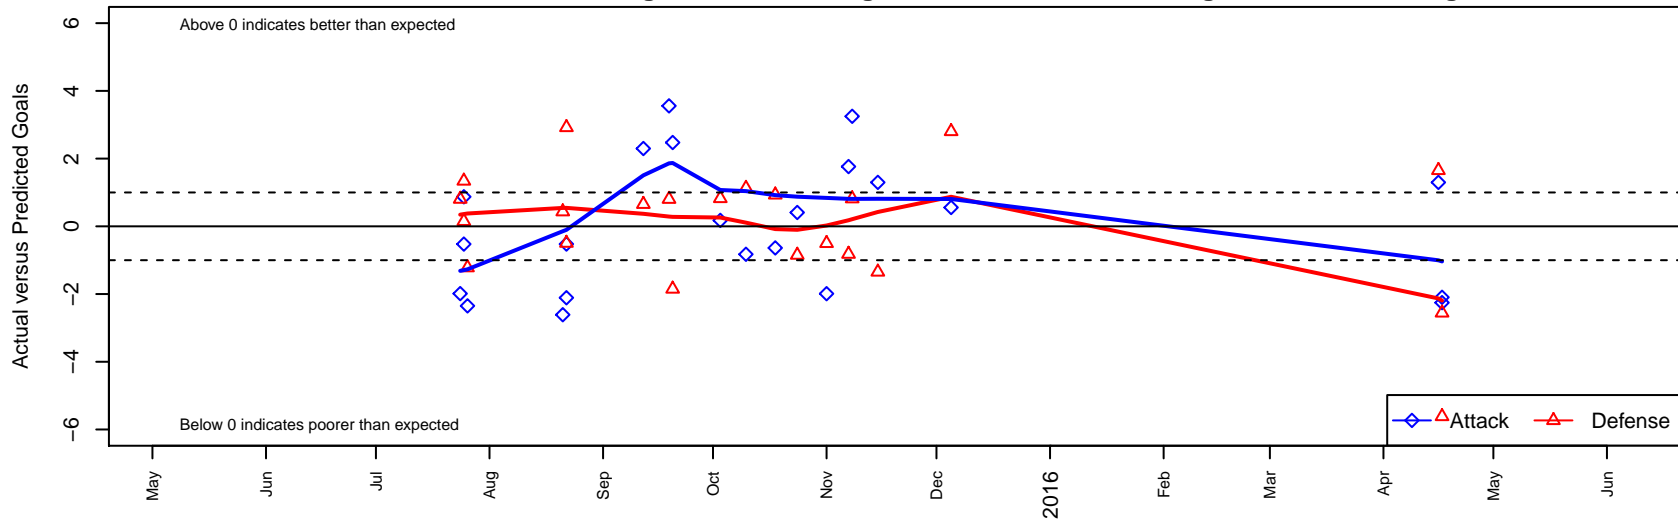

# Gala FC B04

Gala FC  
 Marysville, WA  
 B04 total strength=226  
 attack=0.25 defense=0.08  
 fall league = PSPL Copa Blue U11

alt names used:  
 Gala FC BU11  
 Gala FC Bu11  
 Gala FC [B04]  
 GALA FC ()

Venues played:  
 2015 Crossfire Select BU11 Silver  
 2015 Sky River BU11  
 2015 PSPL Copa Blue U11  
 2015 WA Cup BU11 Bronze U11

**Gala FC B04**  
 Dots are actual minus expected GF (blue circles) and GA (red triangles).  
 Blue line is smoothed change in attack strength. Red is smoothed change in defense strength.

**attack and defense variance (black dot)  
relative to other teams  
and top 10 in region**

**attack and defense rating  
relative to others at age  
and all opponents in last 13 months**

**Performance relative to 13 month average**