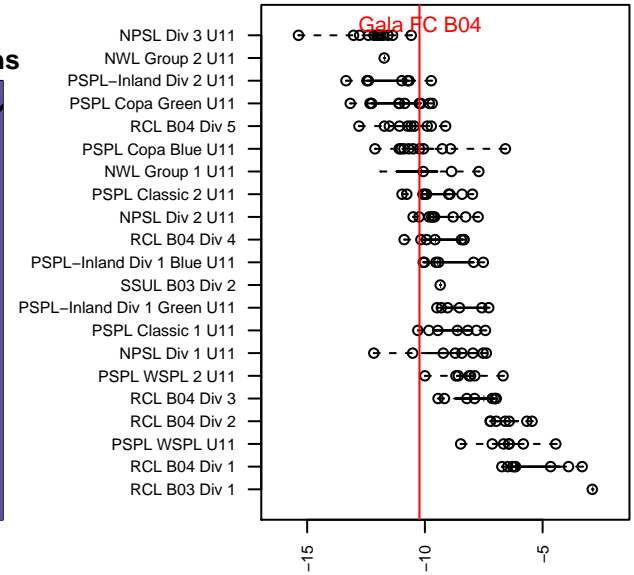

# Gala FC B04

Gala FC  
 Marysville, WA  
 B04 total strength=226  
 attack=0.25 defense=0.08  
 fall league = PSPL Copa Blue U11

alt names used:  
 Gala FC BU11  
 Gala FC Bu11  
 Gala FC [B04]  
 GALA FC ()

Venues played:  
 2015 Crossfire Select BU11 Silver  
 2015 Sky River BU11  
 2015 PSPL Copa Blue U11  
 2015 WA Cup BU11 Bronze U11

**Gala FC B04**  
 Dots are actual minus expected GF (blue circles) and GA (red triangles).  
 Blue line is smoothed change in attack strength. Red is smoothed change in defense strength.

**attack and defense variance (black dot)  
relative to other teams  
and top 10 in region**

**attack and defense rating  
relative to others at age  
and all opponents in last 13 months**

**Performance relative to 13 month average**